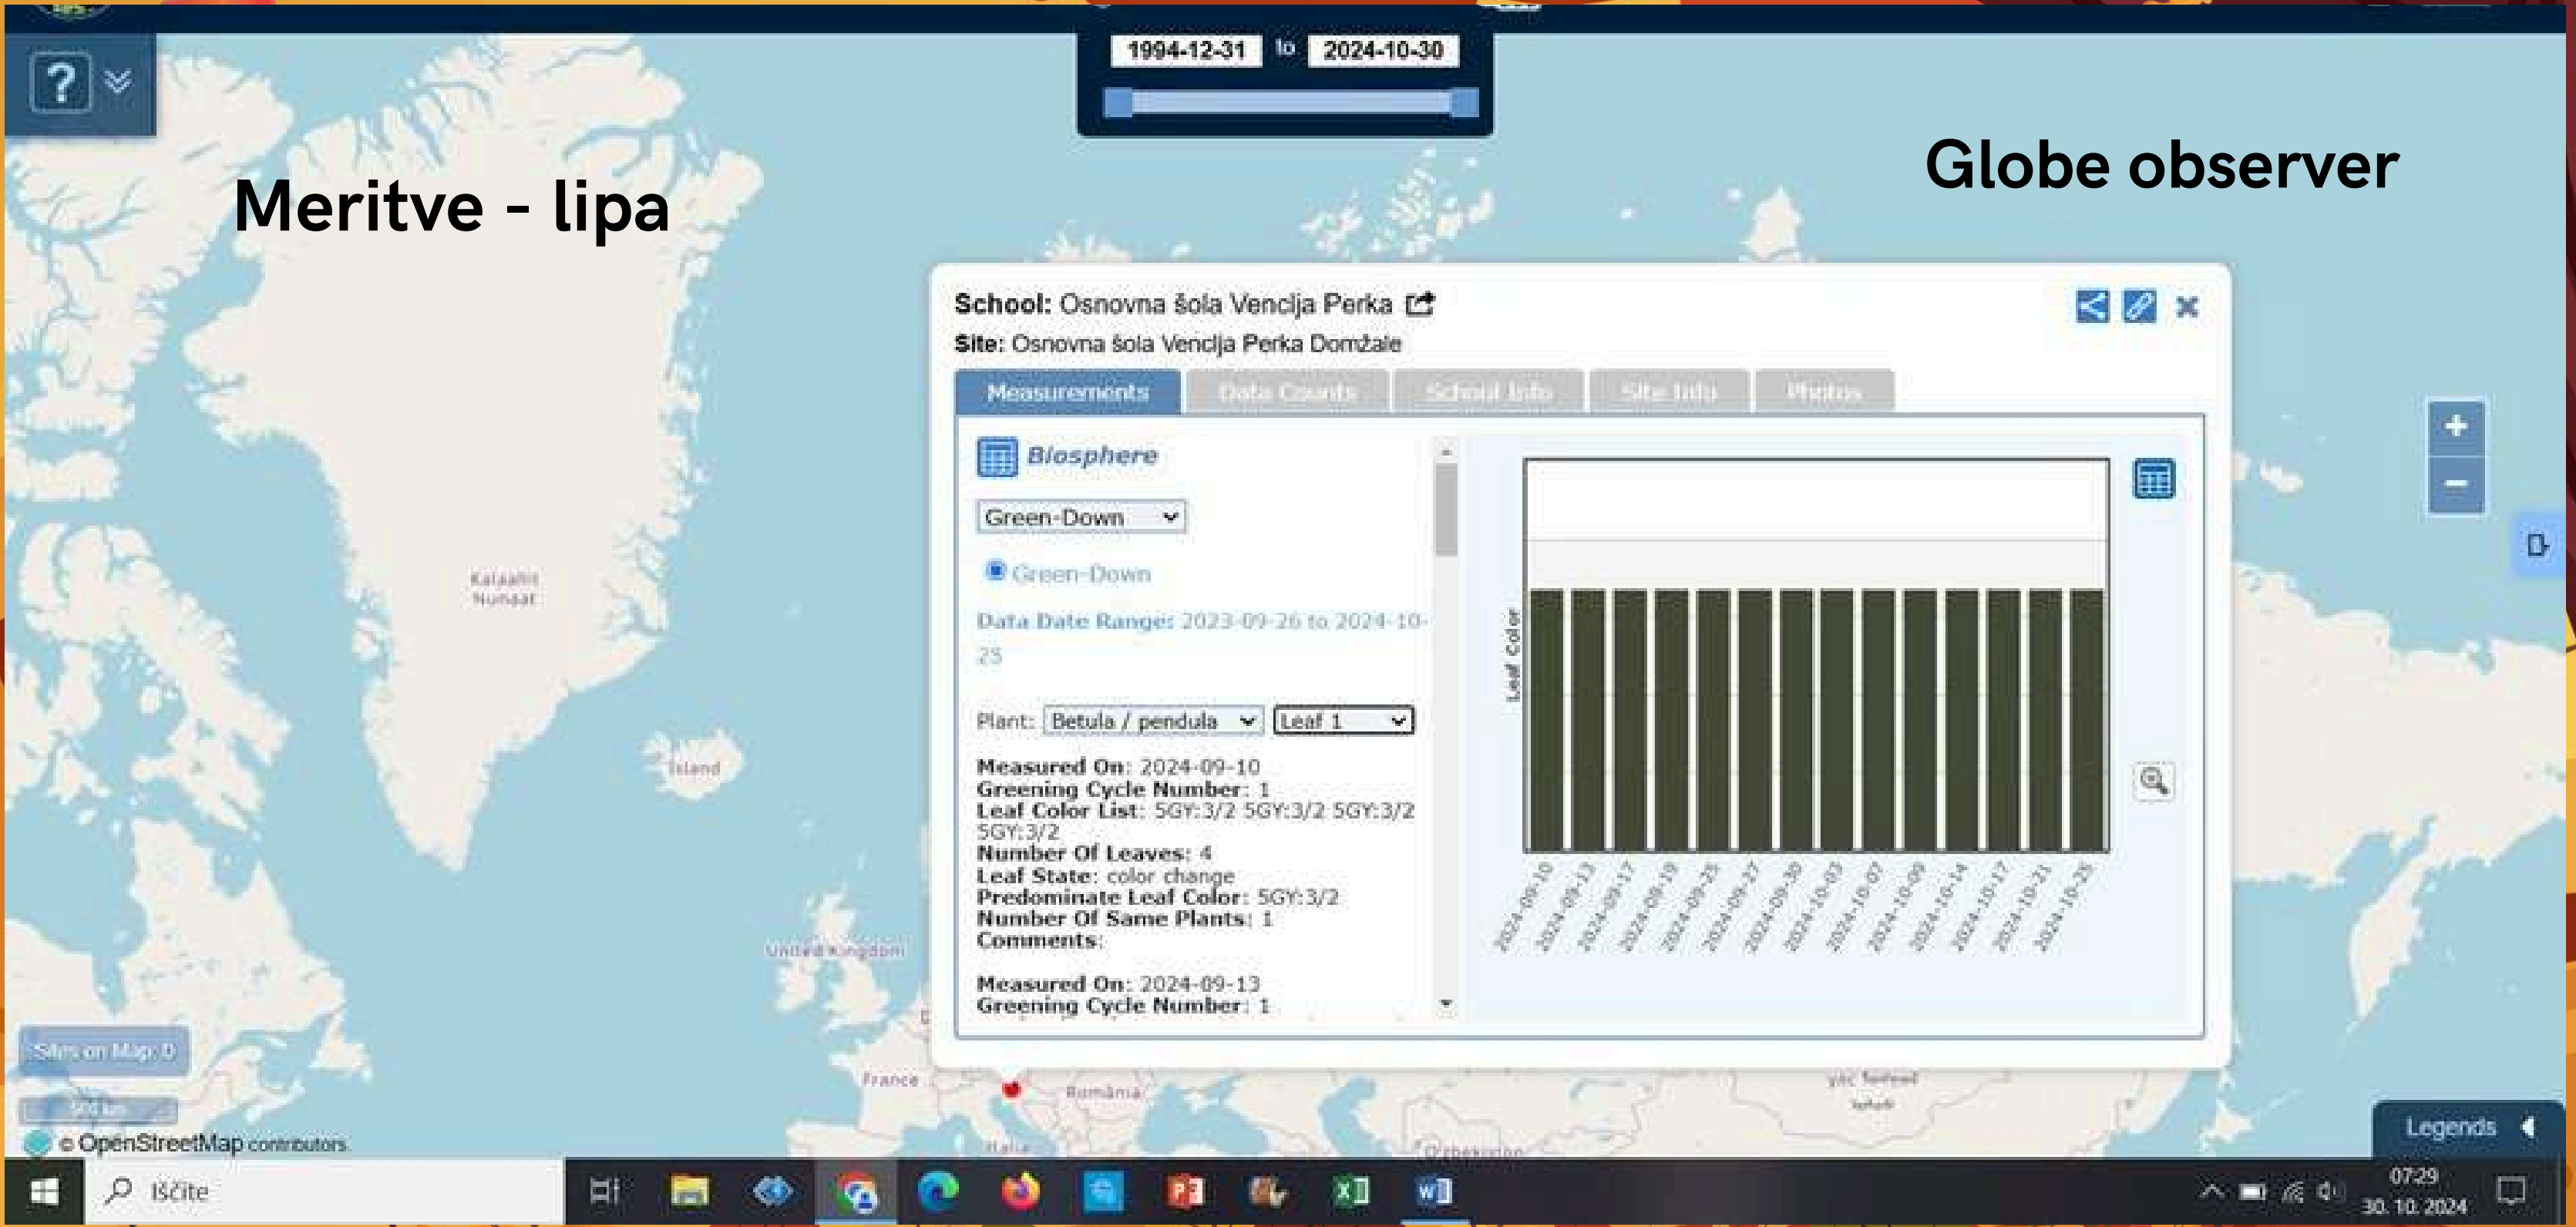

THE GLOBE PROGRAM

**JESENSKA MEDNARODNA KAMPANJA
GREEN DOWN**

V mesecu septembru in oktobru smo na šoli izvajali meritve programa Globe, saj smo se pridružili jesenski kampanji Green down. Dvakrat tedensko smo obiskali lipo in brezo na šolskem igrišču in spremljali obarvanost njunih listov. Na vsakem drevesu smo z vrvico označili 4 liste.

S pomočjo barvne lestvice (Globe Plant color guide) smo določili prevladujočo barvo posameznega lista in meritve vnesli v program Globe Observer.

Meritve - lipa

Globe observer

1994-12-31 to 2024-10-30

School: Osnovna šola Vencija Perka
Site: Osnovna šola Vencija Perka Domžale

Measurements Data Counts School Info Site Data Photos

Biosphere
Green-Down
Green-Down
Data Date Range: 2023-09-26 to 2024-10-25
Plant: Betula / pendula Leaf 1
Measured On: 2024-09-10
Greening Cycle Number: 1
Leaf Color List: 5GY:3/2 5GY:3/2 5GY:3/2 5GY:3/2
Number Of Leaves: 4
Leaf State: color change
Predominate Leaf Color: 5GY:3/2
Number Of Same Plants: 1
Comments:
Measured On: 2024-09-13
Greening Cycle Number: 1

Zemljevid uporabe aplikacije GrowApp

The screenshot shows a web browser window displaying the GrowApp website. The browser's address bar shows the URL: `growapp.today/#/?activePhoto=126749&activePhotoSet=126749&fullScreen=false`. The website header includes a 'Filter' button, the 'GROWAPP' logo, and a 'Prijava' (Login) button. The main content area features a map of the Mengel region with a cluster of green circular markers connected by lines, indicating tree locations. Below the map, a horizontal gallery of 13 photographs shows various trees and close-up leaf details. The Windows taskbar at the bottom displays the search bar with the text 'Iščite', several application icons, and the system tray showing the time '19:14' and date '29. 10. 2024'.