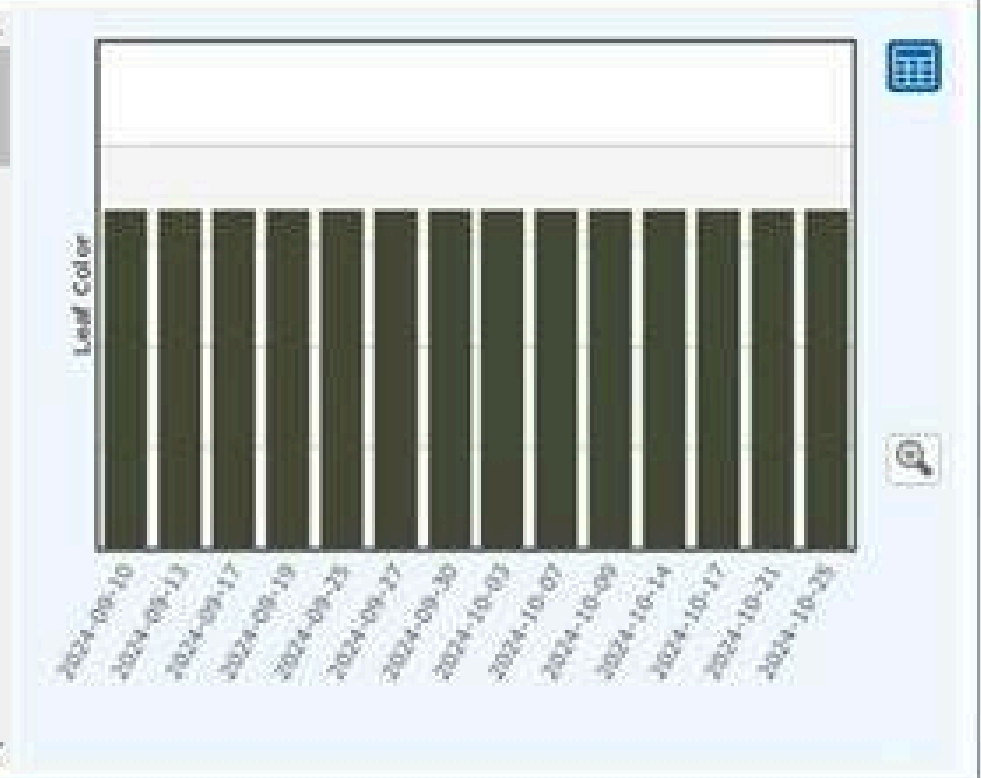

S pomočjo barvne lestvice (Globe Plant color guide) smo določili prevladujočo barvo posameznega lista in meritve vnesli v program Globe Observer.

Meritve - lipa

Globe observer

1994-12-31 to 2024-10-30

School: Osnovna šola Vencija Perka
Site: Osnovna šola Vencija Perka Domžale

Measurements Data Counts School Info Site Data Photos

Biosphere
Green-Down
Green-Down
Data Date Range: 2023-09-26 to 2024-10-25
Plant: Betula / pendula Leaf 1
Measured On: 2024-09-10
Greening Cycle Number: 1
Leaf Color List: 5GY:3/2 5GY:3/2 5GY:3/2 5GY:3/2
Number Of Leaves: 4
Leaf State: color change
Predominate Leaf Color: 5GY:3/2
Number Of Same Plants: 1
Comments:
Measured On: 2024-09-13
Greening Cycle Number: 1